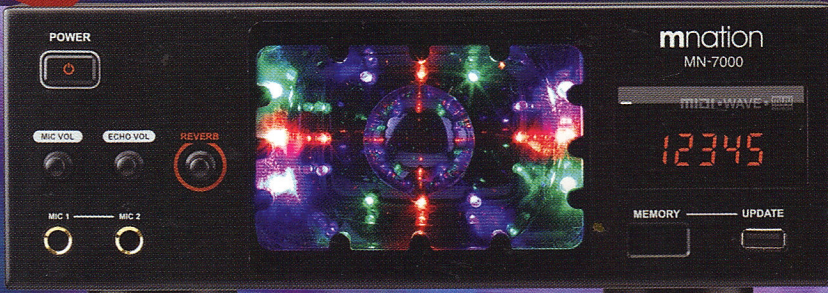

Satisfy your five senses perfectly.
 Perfect sound with Digital MIC./ECHO/reverb
 and dancing LED light by singing !

MN-7000

USB & HDD Type

Digital Convergence Multi Karaoke System

Professional Karaoke Function

- High end Professional MIDI sound processor

 - Professional DSP MIC processor
 (Digital ECHO, HQ Reverb, Noise gate, FBC)

- Rhythm matching with Song & LED lighting
- Karaoke data(Song, Video) down load by user using USB
- BGV & 2-external video input (Camera & External Video BGV)
- Check for the incoming, Bonus on/off, BGV, Coin Control etc set-up Function
- Remote control extension Out-put
- Contents copy protection system
- USB playback and recording
- Data (Played & Reserved song) back-up for power failure
- Voice output for 10 key input
- Easy song search by country
- Storage 256 favorite-songs & display
- Various sound source support for karaoke
 (MIDI, Live Chorus :Back up singer & Instruments, MTV, WAVE, MP3,WMA & Lyrics)
- Included All karaoke function(Reserve, Song Search, New song display, BGV, Vocal, Melody on/off, Change of Rhythm, Genre selection, Key & tempo control, Score function..etc..)

Specification

- Power requirement : 100-240V ~ 50/60Hz
- Power Consumption : 18W
- Weigh : 3 Kg
- Dimension : 250(W)x280(D)x100(H) mm